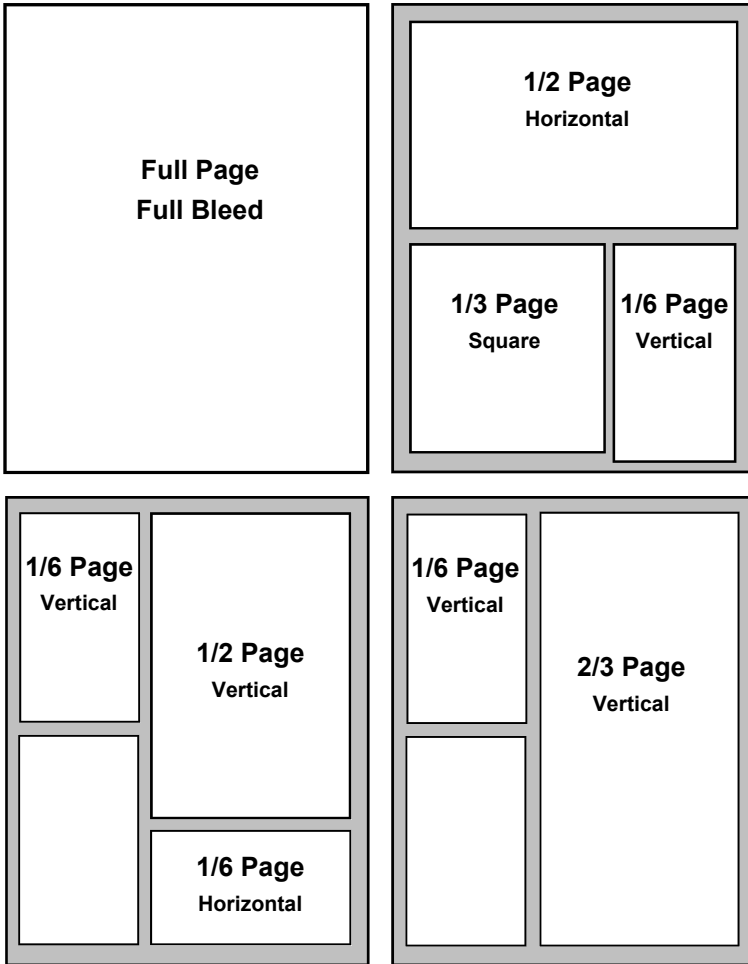

NEWPORT HARBOR GUIDE

Ad Specifications

FULL COLOR DISPLAY SIZES

Ad Sizes	Width	Height
Double Page Spread*	16.75" x	10.875"
Full Page Full Bleed*	8.375" x	10.875"
2/3 Page (vertical)	4.625" x	10.000"
1/2 Page (vertical)	4.625" x	7.325"
1/2 Page (horizontal)	7.000" x	4.875"
1/3 Page (square)	4.625" x	4.875"
1/6 Page (vertical)	2.25" x	4.875"
1/6 Page (horizontal)	4.625" x	2.325"
1" B&W Directory Block	2.375" x	1.000"

*Full & Double Page Bleed Ads

Extend bleed 0.25" past trim on all sides (magazine measures 8.375 x 10.875"). Keep all live matter at least 0.375" away from trim edges.

1" B&W Directory Block Ads

Design is included for up to two revisions. Send us your copy plus B&W logo. Vector art preferred, 300 dpi minimum, save as PDF, EPS, TIFF or hi resolution JPEG.

1" B&W DIRECTORY BLOCK ADS

- Make your directory listing **REALLY STAND OUT** by placing a 1" block ad above it. See sample below.
- **\$100 BONUS**—add a 1" B&W ad to your color display ad order and save \$100 off the regular price!