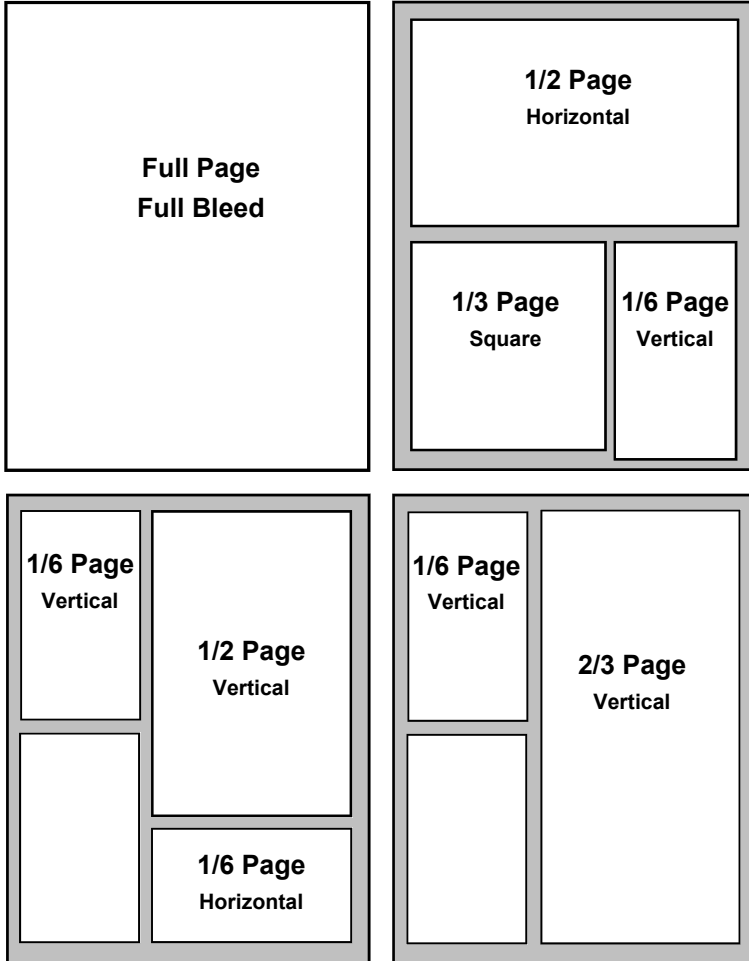

NEWPORT HARBOR GUIDE

Ad Specifications

FULL COLOR DISPLAY ADS

Ad Sizes	Width	Height
Double Page Spread*	16.75" x	10.875"
Full Page Full Bleed*	8.375" x	10.875"
2/3 Page (vertical)	4.625" x	10.000"
1/2 Page (vertical)	4.625" x	7.325"
1/2 Page (horizontal)	7.000" x	4.875"
1/3 Page (square)	4.625" x	4.875"
1/6 Page (vertical)	2.25" x	4.875"
1/6 Page (horizontal)	4.625" x	2.325"
1" B&W Directory Block	2.375" x	1.000"

*Full & Double Page Bleed Ads

Extend bleed 0.25" past trim on all sides (magazine measures 8.375 x 10.875"). Keep all live matter at least 0.375" away from trim edges.

1" B&W Directory Block Ads

Design is included for up to two revisions. Send us your copy plus B&W logo. Vector art preferred, 300 dpi minimum, save as PDF, EPS, TIFF or hi resolution JPEG.

Need help with your full color display ad?

Our design charge is \$50 per hour, billed separately.

1" DIRECTORY BLOCK ADS

- A free directory listing is created from your contract. **Proofread your directory listing** that appears at the bottom of your invoice. Advise us immediately of any corrections!
- Street addresses and websites become live links in our on-line and mobile editions.
- Make your directory listing **REALLY STAND OUT** by placing a 1" block ad above it.