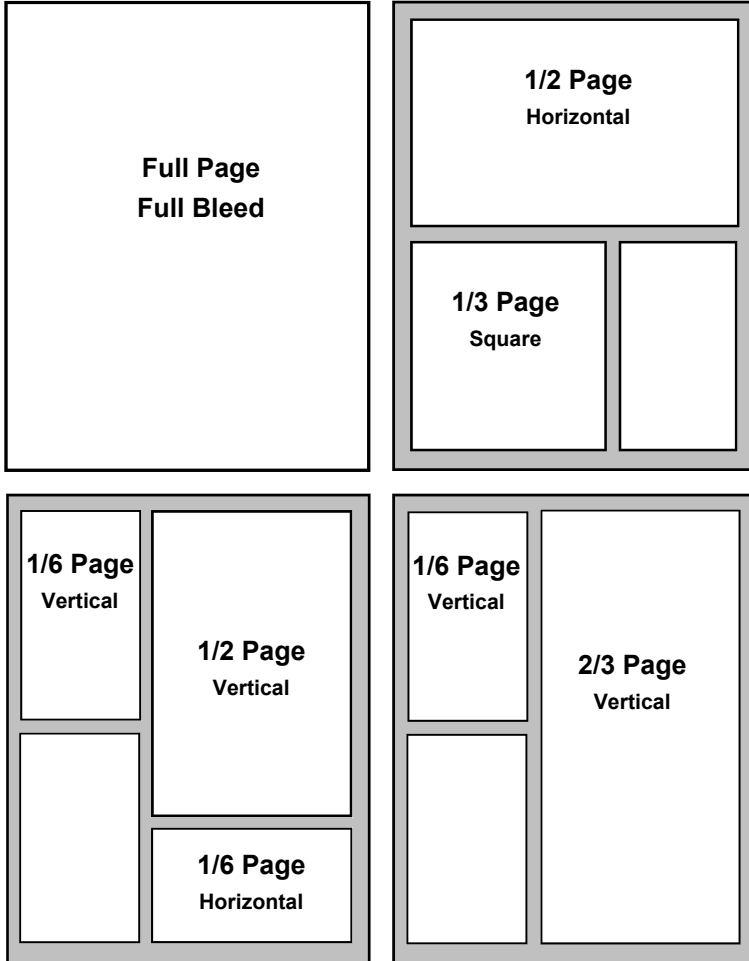

NEWPORT HARBOR GUIDE

Ad Specifications

FULL COLOR DISPLAY ADS

Ad Sizes	Width	Height
Double Page Spread*	16.75" x	10.875"
Full Page Full Bleed*	8.375" x	10.875"
2/3 Page (vertical)	4.625" x	10.000"
1/2 Page (vertical)	4.625" x	7.325"
1/2 Page (horizontal)	7.000" x	4.875"
1/3 Page (square)	4.625" x	4.875"
1/6 Page (vertical)	2.25" x	4.875"
1/6 Page (horizontal)	4.625" x	2.325"
1" B&W Directory Block	2.375" x	1.000"

*Full & Double Page Bleed Ads

Extend bleed 0.25" past trim on all sides (magazine measures 8.375 x 10.875"). Keep all live matter at least 0.375" away from trim edges.

1" B&W Directory Block Ads

Design is included for up to two revisions. Send us your copy plus B&W logo. Vector art preferred, 300 dpi minimum, save as PDF, EPS, TIFF or hi resolution JPEG.

Need help with your full color display ad?

Our design charge is \$50 per hour, billed separately.

1" DIRECTORY BLOCK ADS

- A free directory listing is created from your contract. A proof is sent at the bottom of your invoice. **Proofread your directory listing** and advise us immediately of any corrections!
- Street addresses and websites become live links in our on-line and mobile editions.
- Make your directory listing **REALLY STAND OUT** by placing a 1" block ad above it.